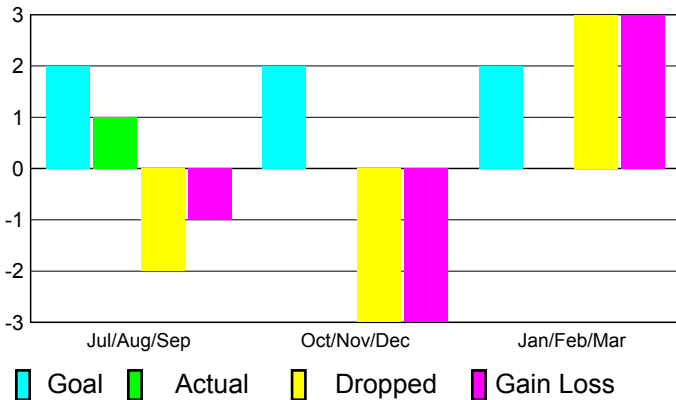

2010-2011 GMT Reports for District (or Undistricted) **District B 3**

GMT: **Joel R. Gómez Franco**

Location: **MEXICO**

GMT CA: **3**

CLUBS

**Club Results
2010-2011**

**Clubs
2009-2010**

Month	New Club Goal	Actual New Clubs	Actual Dropped Clubs	Gain/Loss of Clubs	Gain/Loss of Clubs
Jul/Aug/Sep	2	1	-2	-1	1
Oct/Nov/Dec	2	0	-3	-3	0
Jan/Feb/Mar	2	0	3	3	0
Totals	6	1	-2	-1	1

Club Results 2010-2011

Goal, New, Dropped, Gain/Loss

Comparison of Club Gain/Loss

Current Year Compared to the Previous Year

YTD Status Quo Clubs 2010-2011

Status Quo Clubs Compared to Status Quo Members

MEMBERSHIP