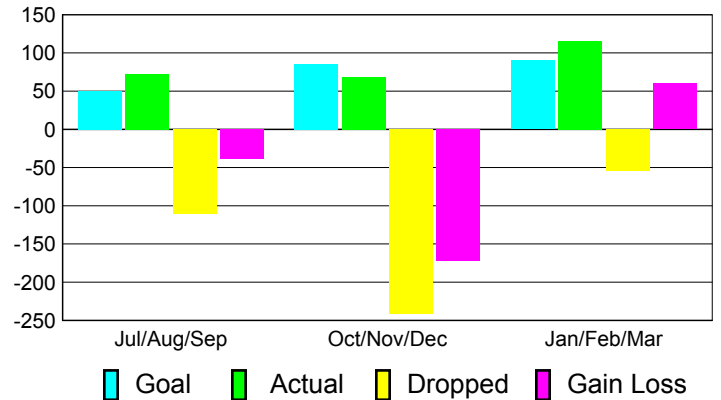

Membership Results 2010-2011

Goal, New, Dropped, Gain/Loss

Comparison of Membership Gain/Loss

Current Year Compared to the Previous Year