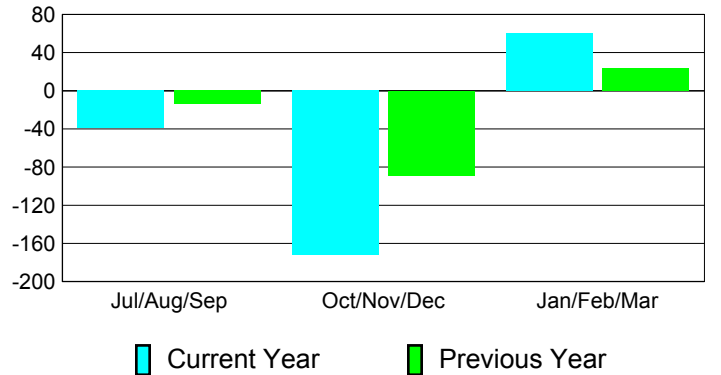

**Membership Results
2010-2011**

**Membership
2009-2010**

Month	Net Memb Goal	Actual New Memb	Actual Dropped Memb	Gain/Loss of Memb	Gain/Loss of Memb
Jul/Aug/Sep	50	72	-111	-39	-14
Oct/Nov/Dec	85	69	-241	-172	-89
Jan/Feb/Mar	90	115	-55	60	23
Totals	225	256	-407	-151	-80

Membership Results 2010-2011

Goal, New, Dropped, Gain/Loss

Comparison of Membership Gain/Loss

Current Year Compared to the Previous Year

Gender Comparison 2010-2011

Jul/Aug/Sep

Oct/Nov/Dec

Jan/Feb/Mar