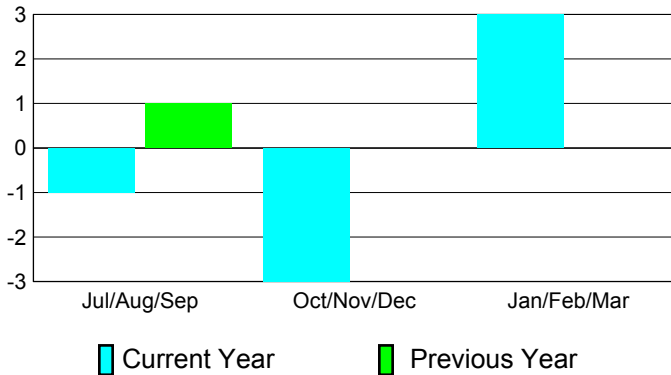

2010-2011 GMT Reports for District (or Undistricted) **District B 3**

GMT: **Joel R. Gómez Franco**

Location: **MEXICO**

GMT CA: **3**

CLUBS

**Club Results
2010-2011**

**Clubs
2009-2010**

Month	New Club Goal	Actual New Clubs	Actual Dropped Clubs	Gain/Loss of Clubs	Gain/Loss of Clubs
Jul/Aug/Sep	2	1	-2	-1	1
Oct/Nov/Dec	2	0	-3	-3	0
Jan/Feb/Mar	2	0	3	3	0
Totals	6	1	-2	-1	1

Club Results 2010-2011

Goal, New, Dropped, Gain/Loss

Comparison of Club Gain/Loss

Current Year Compared to the Previous Year

YTD Status Quo Clubs 2010-2011

Status Quo Clubs Compared to Status Quo Members

MEMBERSHIP